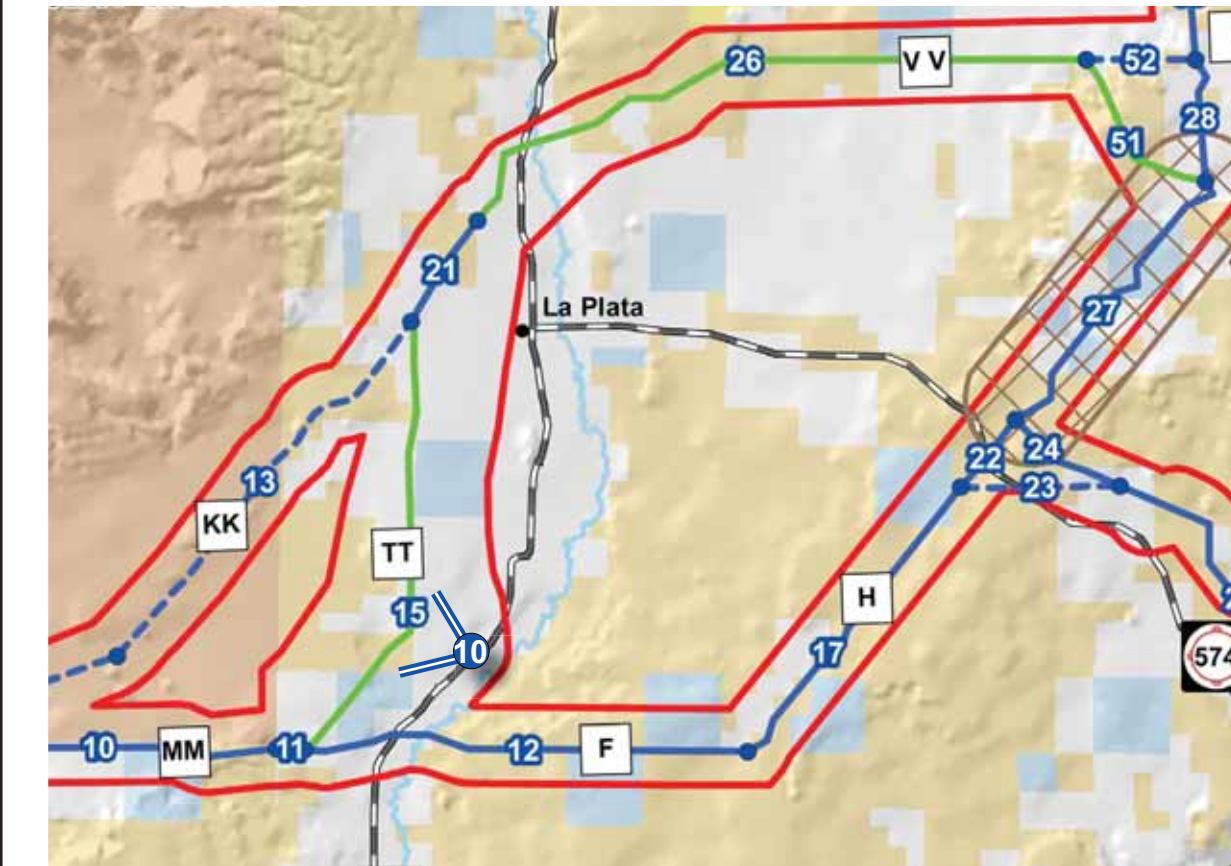

ENERGY CONNECT

Existing View

View **12**

View looking west-northwest from 1639 Road approximately 0.2 mile west of New Mexico Highway 170.

Simulated View